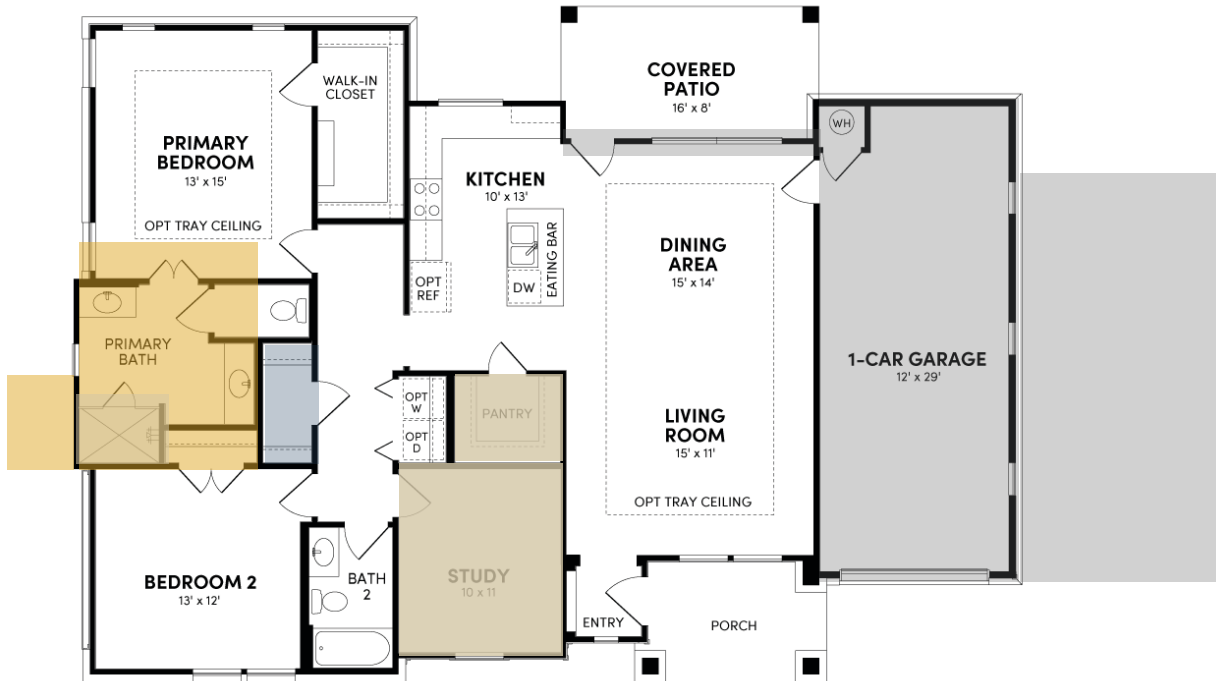

Brookfield Residential

Welcome to the Spieth.

Floor Plan Details

1,594 sq. ft. | 2 bedroom | 2 bath | Study | 1-car garage

Additional Options:

Sliding Glass Door

Primary Bath

2-Car Garage Front Entry

2-Car Garage Side Load

Primary Shower Seat

Powder Room

Bedroom 3

Texas Hill Country

Modern Prairie

BrookfieldTX.com | 512-960-2047

The total number, layout, design and location of homes; unit mix; and the location, design and layout of recreational facilities may be changed due to a number of circumstances, including governmental requirements and market demand. Dimensions are approximate in nature and are not intended for final reference. Brookfield Residential and its affiliates reserve the right to change homesites, floor plans and home prices and make modifications in materials and specifications at any time without prior notice. © 2024 Brookfield Residential Properties ULC. All rights reserved. REV. MAY 2025