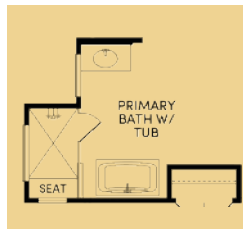

Brookfield Residential

Welcome to the Spieth.

Floor Plan Details

1,594 sq. ft. | 2 bedroom | 2 bath | Study | 1-car garage

Additional Options:

Sliding Glass Door

Primary Bath

2-Car Garage Front Entry

2-Car Garage Side Load

Primary Shower Seat

Powder Room

Bedroom 3

Texas Hill Country

Modern Prairie

BrookfieldTX.com | 512-960-2047

The total number, layout, design and location of homes; unit mix; and the location, design and layout of recreational facilities may be changed due to a number of circumstances, including governmental requirements and market demand. Dimensions are approximate in nature and are not intended for final reference. Brookfield Residential and its affiliates reserve the right to change homesites, floor plans and home prices and make modifications in materials and specifications at any time without prior notice. © 2024 Brookfield Residential Properties ULC. All rights reserved. REV. MAY 2025