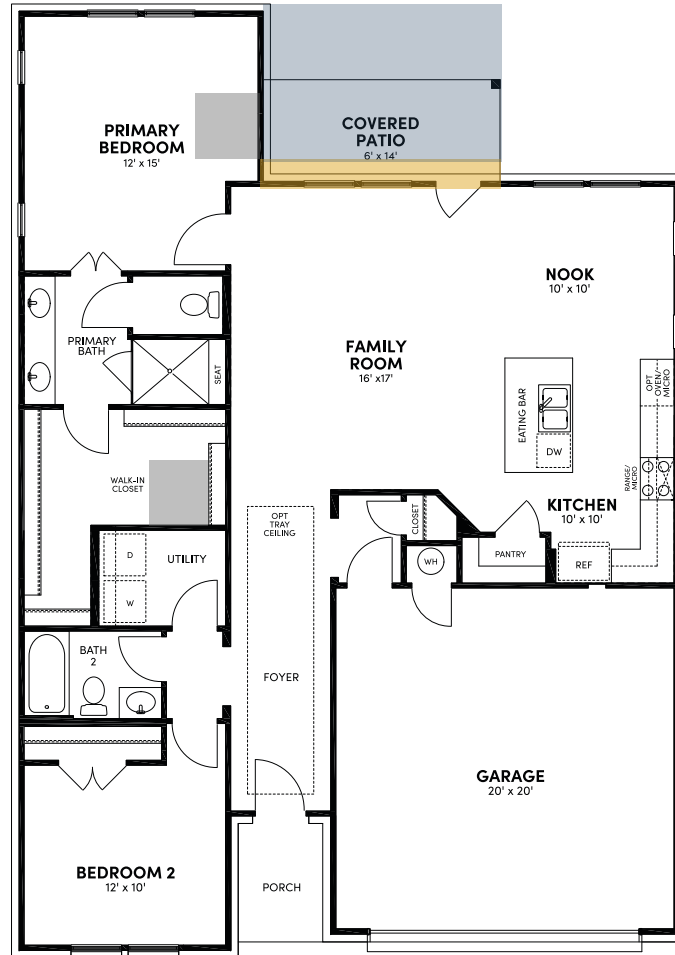

Brookfield Residential

Welcome to the Rhodes.

Floor Plan Details

1,432 sq. ft. | 2 bedroom | 2 bath | 2-car garage | 50 ft. lot size | plan #5026

Additional Options:

Sliding Glass Door

Ext. Covered Patio

Ext. Door Primary Bedroom

Convenience Door

Traditional

Texas Hill Country

Modern Farmhouse

Santa Barbara

Modern European