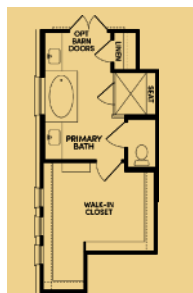

Brookfield Residential

Welcome to the Pepperdine.

Floor Plan Details

2,499 sq. ft. | 3 bedrooms | 3 baths | Den | 2 car-garage | 70 ft. lot size | Plan #7020

Additional Options:

Primary Bath

Fireplace

Study

Extended Covered Patio

Extended Garage

Texas Hill Country

Santa Barbara

Modern Farmhouse

Modern Prairie

Traditional