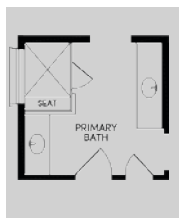

Brookfield Residential

Welcome to the Estes.

Floor Plan Details

1,891 sq. ft. | 3 bedrooms | 2.5 baths | Study | 2-car garage

Additional Options:

2-car Side-Entry Garage

Sliding Glass Door

Primary Shower Seat

Primary Bath w/ Tub

Opt. Fridge

Opt. Sink

Texas Hill Country

Modern Prairie

Modern Farmhouse

BrookfieldTX.com | 512-928-4877

The total number, layout, design and location of homes; unit mix; and the location, design and layout of recreational facilities may be changed due to a number of circumstances, including governmental requirements and market demand. Dimensions are approximate in nature and are not intended for final reference. Brookfield Residential and its affiliates reserve the right to change homesites, floor plans and home prices and make modifications in materials and specifications at any time without prior notice. © 2024 Brookfield Residential Properties Inc. All rights reserved. REV. OCT. 2024