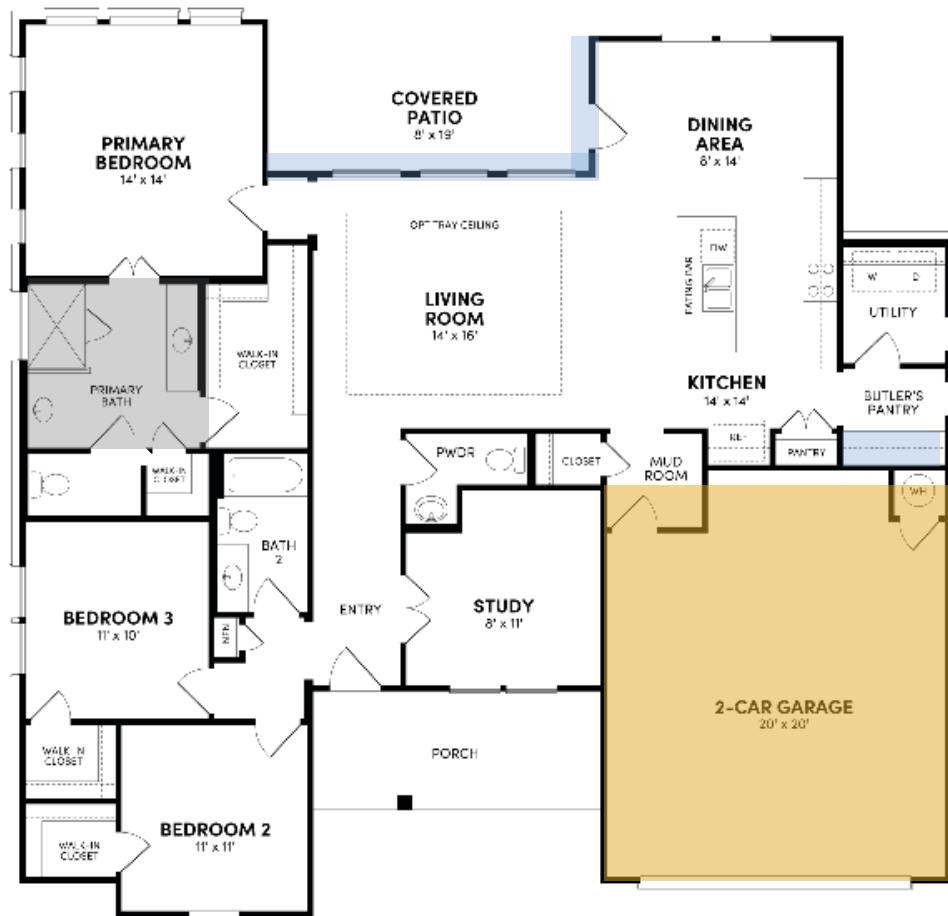

Brookfield Residential

Welcome to the Estes.

Floor Plan Details

1,891 sq. ft. | 3 bedrooms | 2.5 baths | Study | 2-car garage

Additional Options:

2-car Side-Entry Garage

Sliding Glass Door

Primary Shower Seat

Primary Bath w/ Tub

Opt. Fridge

Opt. Sink

Texas Hill Country

Modern Prairie

Modern Farmhouse

BrookfieldTX.com | 512-928-4877

The total number, layout, design and location of homes; unit mix; and the location, design and layout of recreational facilities may be changed due to a number of circumstances, including governmental requirements and market demand. Dimensions are approximate in nature and are not intended for final reference. Brookfield Residential and its affiliates reserve the right to change homesites, floor plans and home prices and make modifications in materials and specifications at any time without prior notice. © 2024 Brookfield Residential Properties Inc. All rights reserved. REV. OCT. 2024