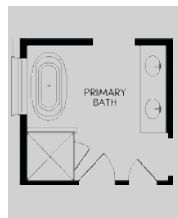

Brookfield Residential

Welcome to the Estes.

Floor Plan Details

1,891 sq. ft. | 3 bedrooms | 2.5 baths | Study | 2-car garage

Additional Options:

2-car Side-Entry Garage

Sliding Glass Door

Primary Shower Seat

Primary Bath w/ Tub

Opt. Fridge

Opt. Sink

Texas Hill Country

Modern Prairie

Modern Farmhouse

BrookfieldTX.com | 512-928-4877

The total number, layout, design and location of homes; unit mix; and the location, design and layout of recreational facilities may be changed due to a number of circumstances, including governmental requirements and market demand. Dimensions are approximate in nature and are not intended for final reference. Brookfield Residential and its affiliates reserve the right to change homesites, floor plans and home prices and make modifications in materials and specifications at any time without prior notice. © 2024 Brookfield Residential Properties Inc. All rights reserved. REV. OCT. 2024