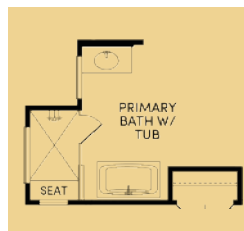

Brookfield Residential

Welcome to the Spieth.

Floor Plan Details

1,594 sq. ft. | 2 bedroom | 2 bath | Study | 1-car garage

Additional Options:

Sliding Glass Door

Primary Bath

2-Car Garage Front Entry

2-Car Garage Side Load

Primary Shower Seat

Powder Room

Bedroom 3

Texas Hill Country

Modern Prairie

BrookfieldTX.com | 512-928-4877

The total number, layout, design and location of homes; unit mix; and the location, design and layout of recreational facilities may be changed due to a number of circumstances, including governmental requirements and market demand. Dimensions are approximate in nature and are not intended for final reference. Brookfield Residential and its affiliates reserve the right to change homesites, floor plans and home prices and make modifications in materials and specifications at any time without prior notice. © 2024 Brookfield Residential Properties ULC. All rights reserved. REV. OCT. 2024