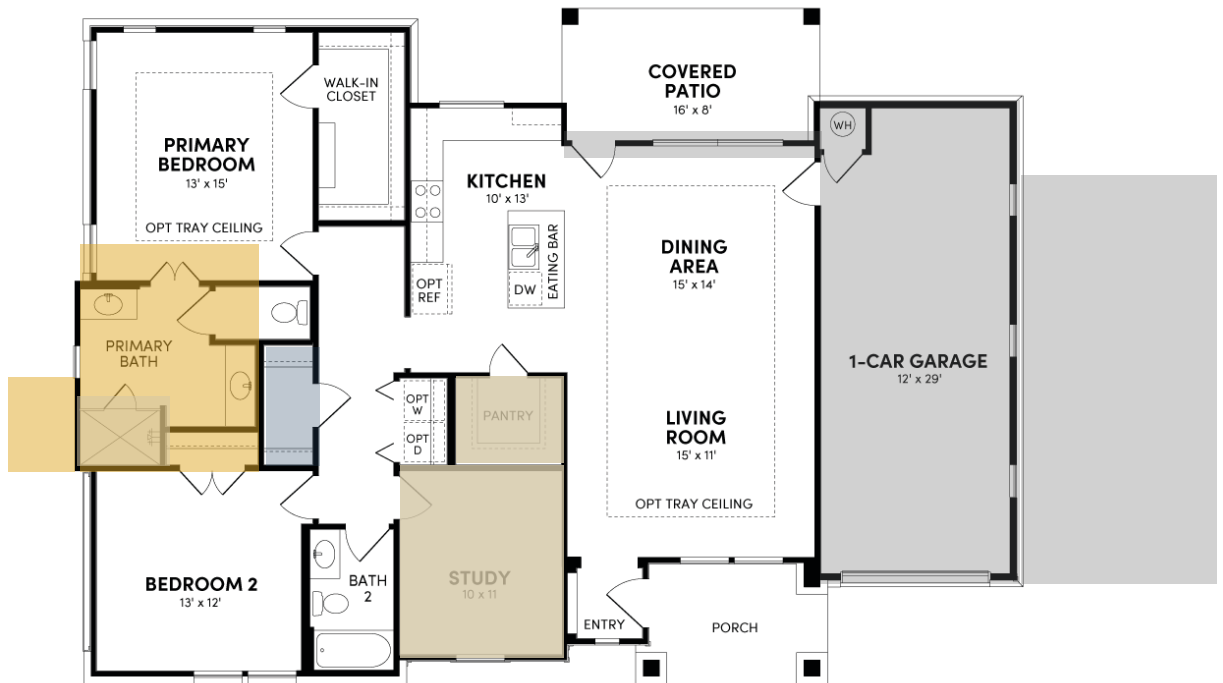

Brookfield Residential

Welcome to the Spieth.

Floor Plan Details

1,594 sq. ft. | 2 bedroom | 2 bath | Study | 1-car garage

Additional Options:

Sliding Glass Door

Primary Bath

2-Car Garage Front Entry

2-Car Garage Side Load

Primary Shower Seat

Powder Room

Bedroom 3

Texas Hill Country

Modern Prairie

BrookfieldTX.com | 512-928-4877

The total number, layout, design and location of homes; unit mix; and the location, design and layout of recreational facilities may be changed due to a number of circumstances, including governmental requirements and market demand. Dimensions are approximate in nature and are not intended for final reference. Brookfield Residential and its affiliates reserve the right to change homesites, floor plans and home prices and make modifications in materials and specifications at any time without prior notice. © 2024 Brookfield Residential Properties ULC. All rights reserved. REV. OCT. 2024