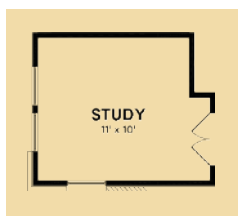

Additional Options:

Study