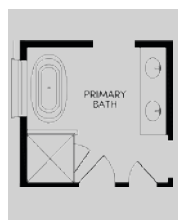

Brookfield Residential Welcome to the Estes.

Floor Plan Details

1,891 sq. ft. | 3 bedrooms | 2.5 baths | Study | 2-car garage

Additional Options:

2-car Side-Entry Garage

Sliding Glass Door

Mud Set Shower w/ Seat

Primary Bath w/ Tub

Opt. Fridge

Opt. Sink