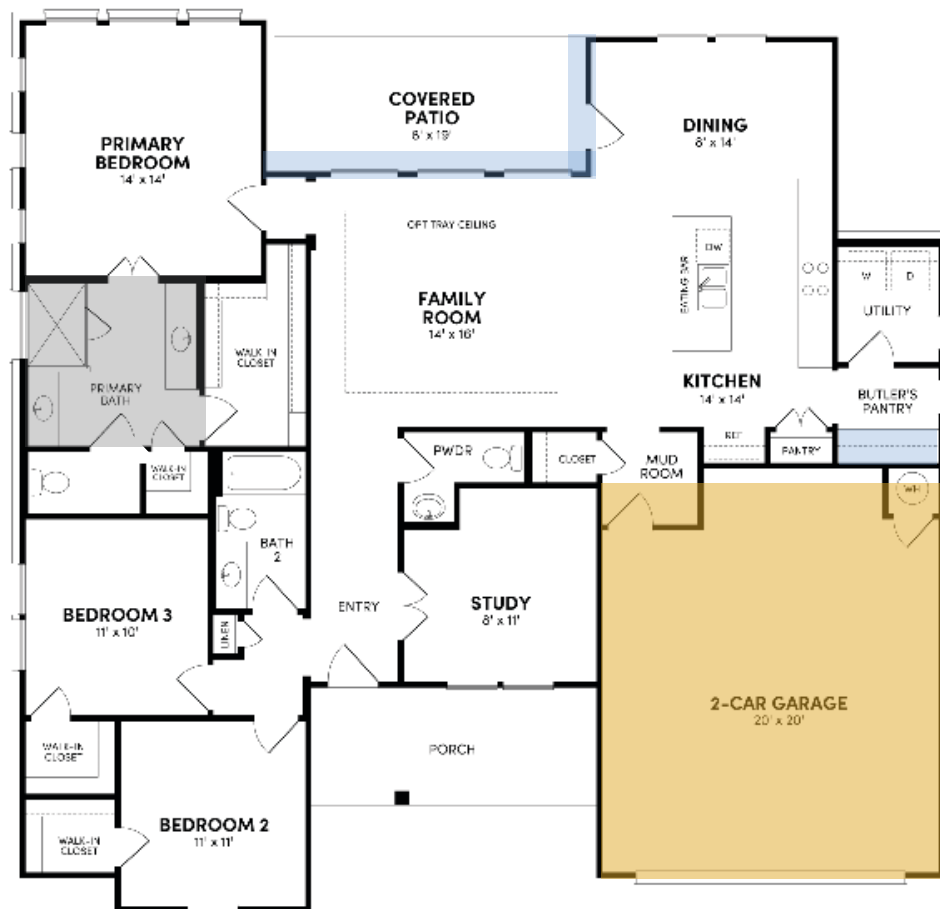

Brookfield Residential Welcome to the Estes.

Floor Plan Details

1,891 sq. ft. | 3 bedrooms | 2.5 baths | Study | 2-car garage

Additional Options:

2-car Side-Entry Garage

Sliding Glass Door

Mud Set Shower w/ Seat

Primary Bath w/ Tub

Opt. Fridge

Opt. Sink