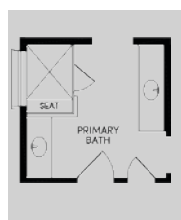

Brookfield Residential Welcome to the Estes.

Floor Plan Details

1,891 sq. ft. | 3 bedrooms | 2.5 baths | Study | 2-car garage

Additional Options:

2-car Side-Entry Garage

Sliding Glass Door

Mud Set Shower w/ Seat

Primary Bath w/ Tub

Opt. Fridge

Opt. Sink