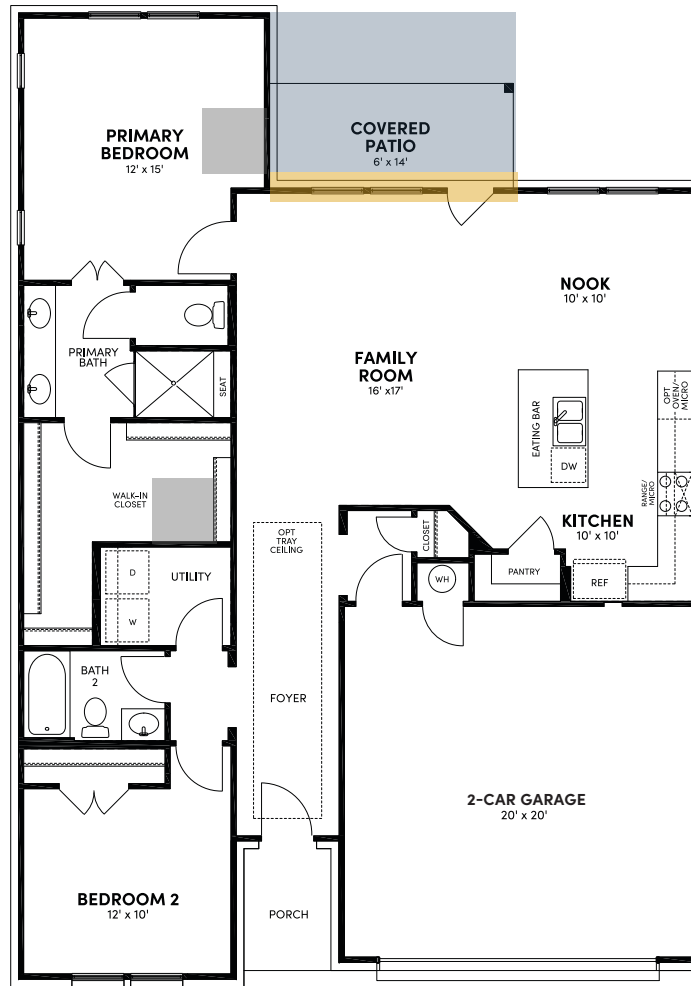

Brookfield Residential

Welcome to the Rhodes.

Floor Plan Details

1,432 sq. ft. | 2 bedroom | 2 bath | 2-car garage | 50 ft. lot size | plan #5026

Additional Options:

Sliding Glass Door

Ext. Covered Patio

Ext. Door Primary Bedroom

Convenience Door