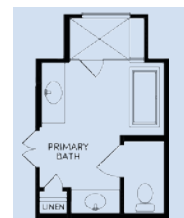

Brookfield Residential

Welcome to the Whitworth.

Floor Plan Details

1,602 sq. ft. | 2 bedrooms | 2 baths | Study | 1-car garage

Additional Options:

2-car Side-Entry Garage

2-car Front-Entry Garage

Sliding Glass Door

Mud Set Shower w/ Seat

Primary Bath w/ Tub

Bedroom 3