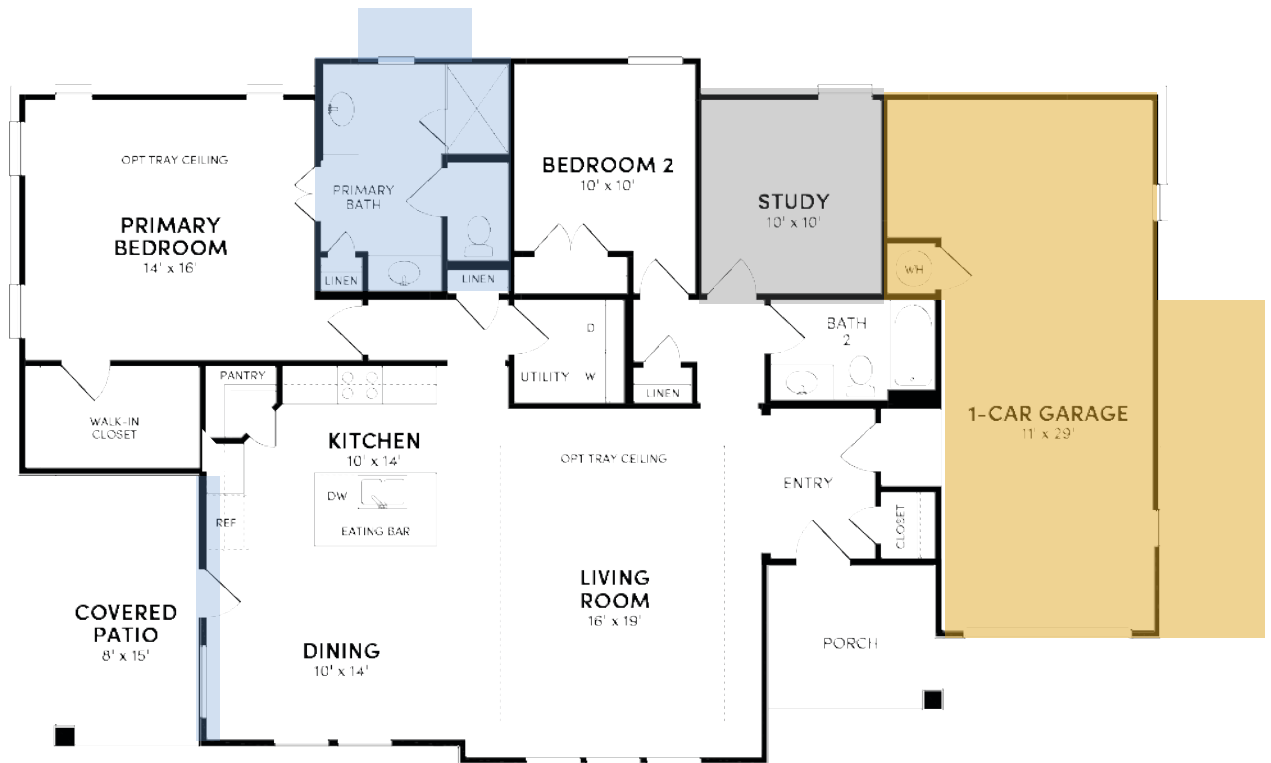

Brookfield Residential

Welcome to the Whitworth.

Floor Plan Details

1,602 sq. ft. | 2 bedrooms | 2 baths | Study | 1-car garage

Additional Options:

2-car Side-Entry Garage

2-car Front-Entry Garage

Sliding Glass Door

Mud Set Shower w/ Seat

Primary Bath w/ Tub

Bedroom 3