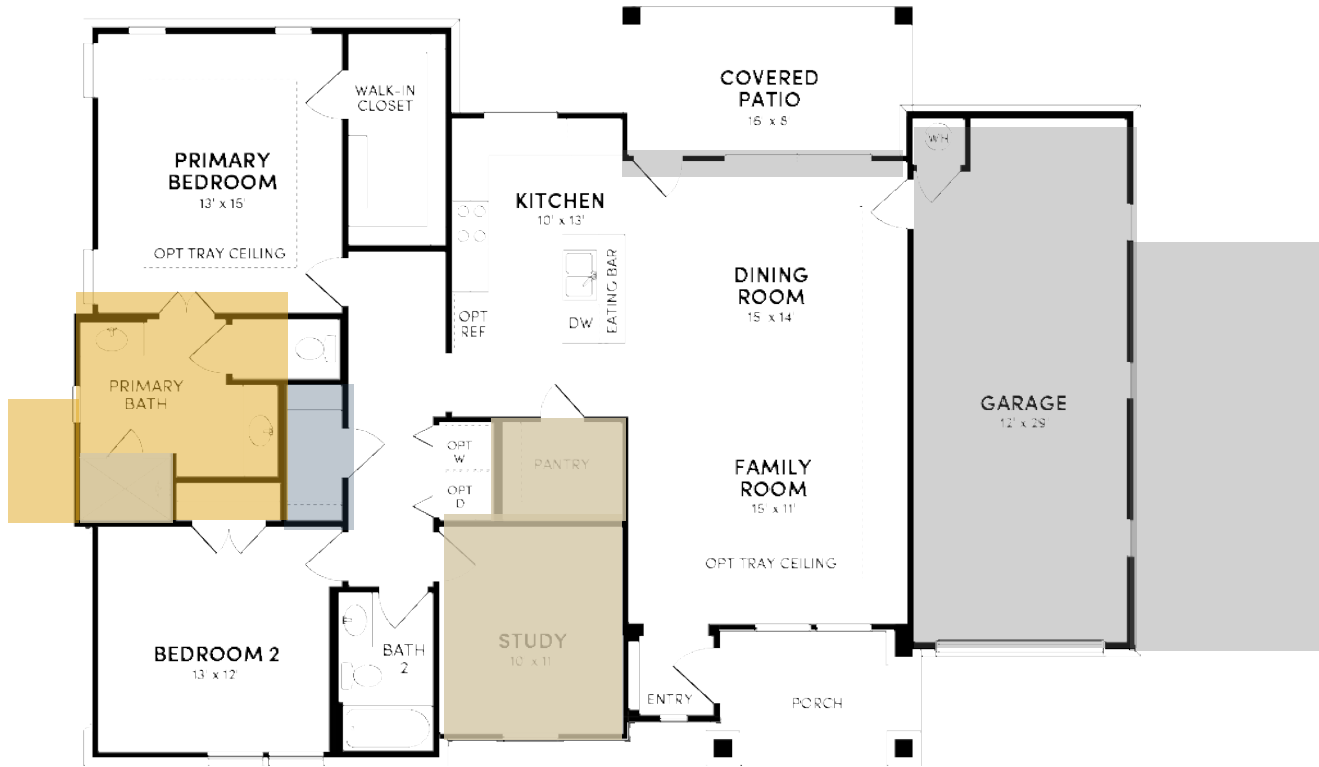

Brookfield Residential

Welcome to the Spieth.

Floor Plan Details

1,594 sq. ft. | 2-3 bedroom | 2-2.5 bath | Study | 1-2 car-garage

Additional Options:

Sliding Glass Door

Primary Bath

2-Car Garage Front Entry

2-Car Garage Side Load

Primary Shower Seat

Powder Room

Bedroom 3

Texas Hill Country

Modern Prairie

BrookfieldTX.com | 512-928-4877

The total number, layout, design and location of homes; unit mix; and the location, design and layout of recreational facilities may be changed due to a number of circumstances, including governmental requirements and market demand. Dimensions are approximate in nature and are not intended for final reference. Brookfield Residential and its affiliates reserve the right to change homesites, floor plans and home prices and make modifications in materials and specifications at any time without prior notice. © 2023 Brookfield Residential Properties ULC. All rights reserved. REV. JAN. 2024