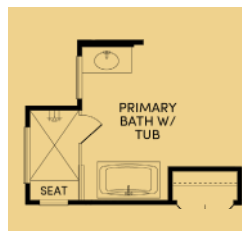

Brookfield Residential

Welcome to the Spieth.

Floor Plan Details

1,594 sq. ft. | 2-3 bedroom | 2-2.5 bath | Study | 1-2 car-garage

Additional Options:

Sliding Glass Door

Primary Bath

2-Car Garage Front Entry

2-Car Garage Side Load

Primary Shower Seat

Powder Room

Bedroom 3

Texas Hill Country

Modern Prairie

BrookfieldTX.com | 512-928-4877

The total number, layout, design and location of homes; unit mix; and the location, design and layout of recreational facilities may be changed due to a number of circumstances, including governmental requirements and market demand. Dimensions are approximate in nature and are not intended for final reference. Brookfield Residential and its affiliates reserve the right to change homesites, floor plans and home prices and make modifications in materials and specifications at any time without prior notice. © 2023 Brookfield Residential Properties ULC. All rights reserved. REV. JAN. 2024