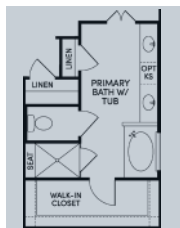

## Floor Plan Details

2,243 sq. ft. | 2 bedrooms | 2.5 baths | 2 car garage | den | 60 ft. lot size | plan #6047

Study

Covered Patio

## Additional Options:

Ext. Covered Patio

Bedroom 3

Primary Bath

Guest Suite

4' Extension

Sliding Door

Fireplace