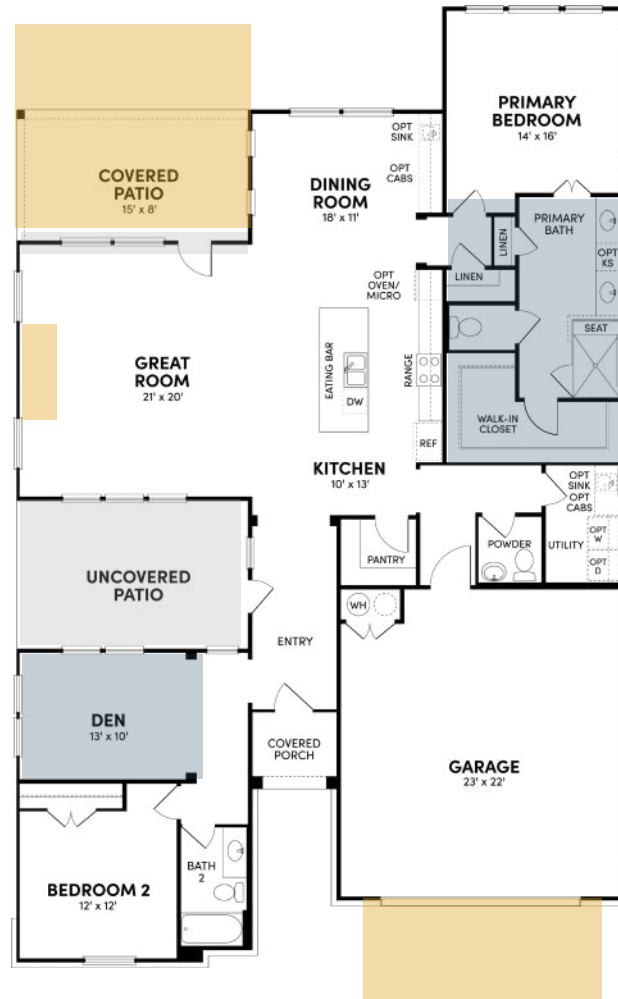

# Welcome to the Trinity.

## Floor Plan Details

2,243 sq. ft. | 2 bedrooms | 2.5 baths | 2 car garage | den | 60 ft. lot size | plan #6047

Study

Covered Patio

## Additional Options:

Ext. Covered Patio

Bedroom 3

Primary Bath

Guest Suite

4' Extension

Sliding Door

Fireplace

**Texas Hill Country**

**Santa Barbara**

**Modern Farmhouse**

**Traditional**