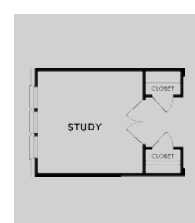

## Floor Plan Details

2,109 sq. ft. | 2 bedrooms | 2 baths | Den | 2-car garage | 60 ft. lot size | Plan #6040

Extended Garage

Sliding Glass Door

## Additional Options:

Extended Covered Patio

Powder Room

Fireplace

Bedroom 3

Study

Primary Bath w/ freestanding tub

**Texas Hill Country**