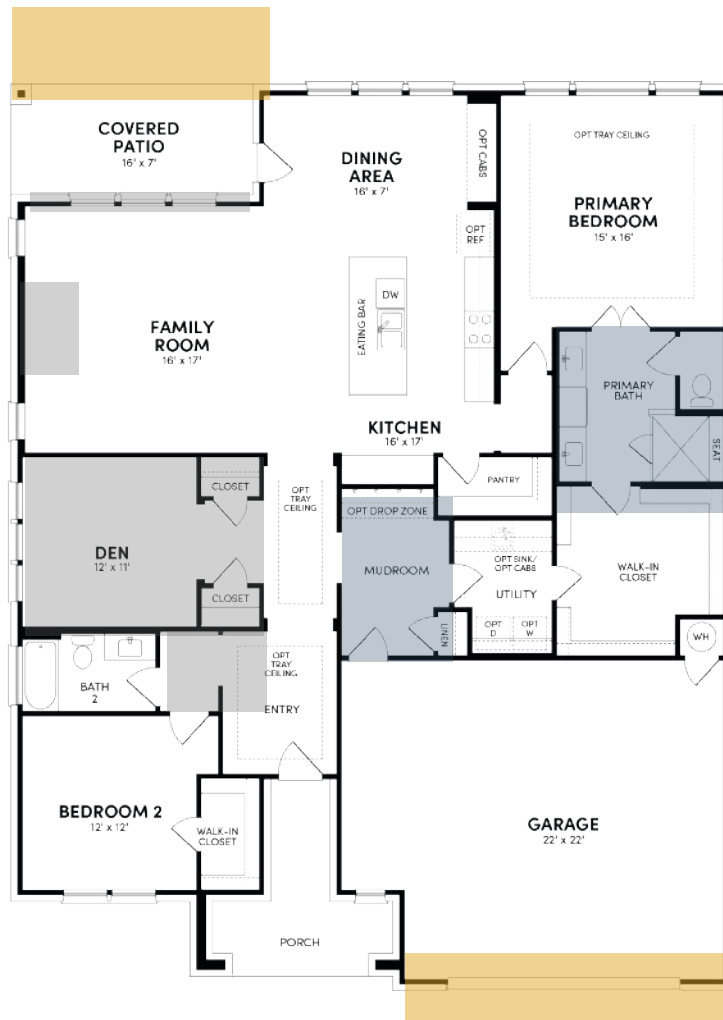

# Welcome to the Auburn.

## Floor Plan Details

2,109 sq. ft. | 2 bedrooms | 2 baths | Den | 2-car garage | 60 ft. lot size | Plan #6040

Extended Garage

Sliding Glass Door

## Additional Options:

Extended Covered Patio

Powder Room

Fireplace

Bedroom 3

Study

Primary Bath w/ freestanding tub

**Texas Hill Country**