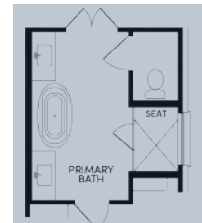

## Floor Plan Details

2,109 sq. ft. | 2 bedrooms | 2 baths | Den | 2-car garage | 60 ft. lot size | Plan #6040

Extended Garage

Sliding Glass Door

## Additional Options:

Extended Covered Patio

Powder Room

Fireplace

Bedroom 3

Study

Primary Bath w/ freestanding tub

**Texas Hill Country**