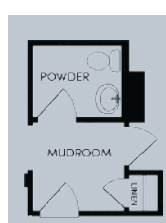

## Floor Plan Details

2,109 sq. ft. | 2 bedrooms | 2 baths | Den | 2-car garage | 60 ft. lot size | Plan #6040

Extended Garage

Sliding Glass Door

## Additional Options:

Extended Covered Patio

Powder Room

Fireplace

Bedroom 3

Study

Primary Bath w/ freestanding tub

**Texas Hill Country**