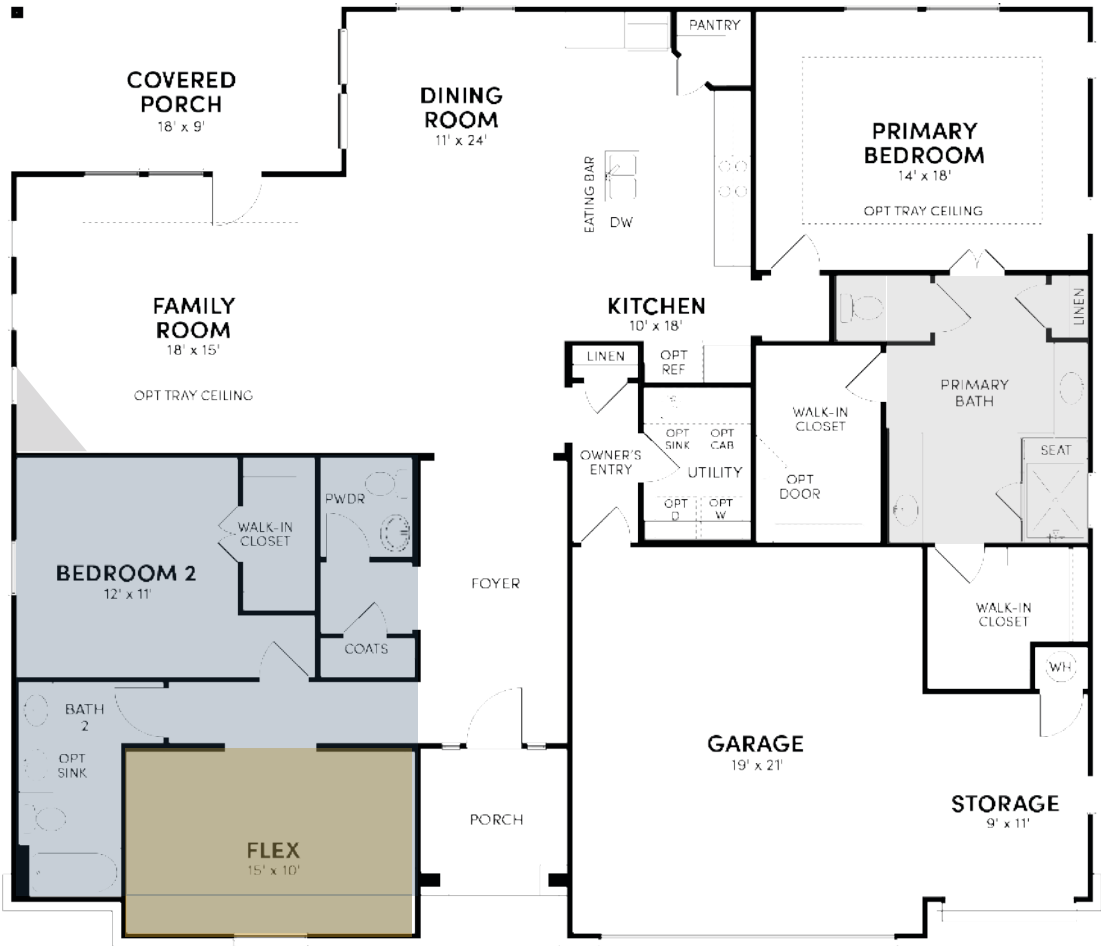

Brookfield Residential

Welcome to the Norwalk.

Floor Plan Details

2,217 sq. ft. | 2 bedrooms | 2.5 baths | 2.5 car garage | flex room | 70 ft. lot size | plan #7042

Flex Room Options:

Additional Options:

Santa Barbara