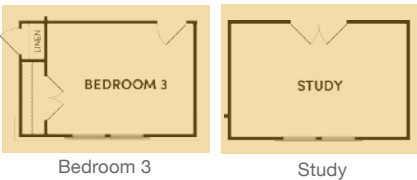

Brookfield Residential

Welcome to the Norwalk.

Floor Plan Details

2,217 sq. ft. | 2 bedrooms | 2.5 baths | 2.5 car garage | flex room | 70 ft. lot size | plan #7042

Flex Room Options:

Additional Options:

Santa Barbara