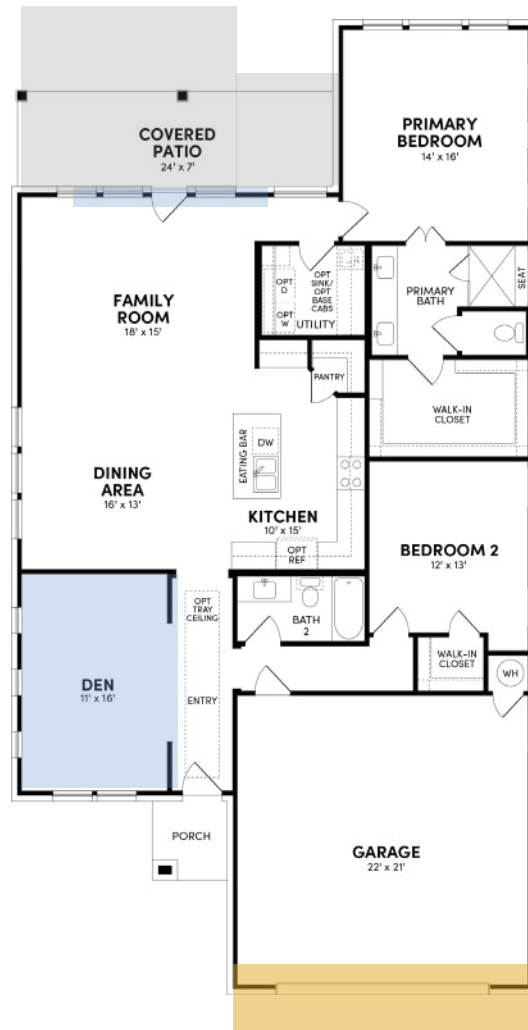

Brookfield Residential

Welcome to the Emory.

Floor Plan Details

1,797 sq. ft. | 2 bedrooms | 2 baths | Den | 2 car-garage | 50 ft. lot size | Plan #5030

Additional Options:

Bedroom 3

Study

Slider

Extended Covered Patio

Extended Garage

Texas Hill Country

Santa Barbara

Modern Farmhouse

Modern Prairie

Traditional