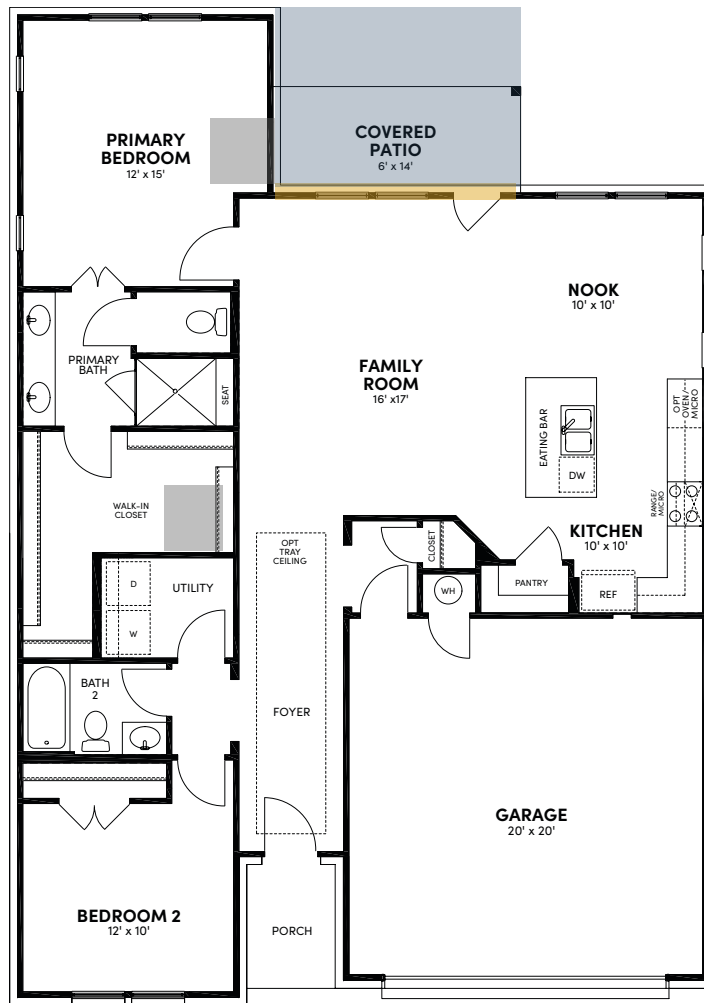

Brookfield Residential

Welcome to the Rhodes.

Floor Plan Details

1,432 sq. ft. | 2 bedroom | 2 bath | 2-car garage | 50 ft. lot size | plan #5026

Additional Options:

Sliding Glass Door

Ext. Covered Patio

Ext. Door Primary Bedroom

Convenience Door

Traditional

Texas Hill Country

Modern Farmhouse

Santa Barbara

Modern European