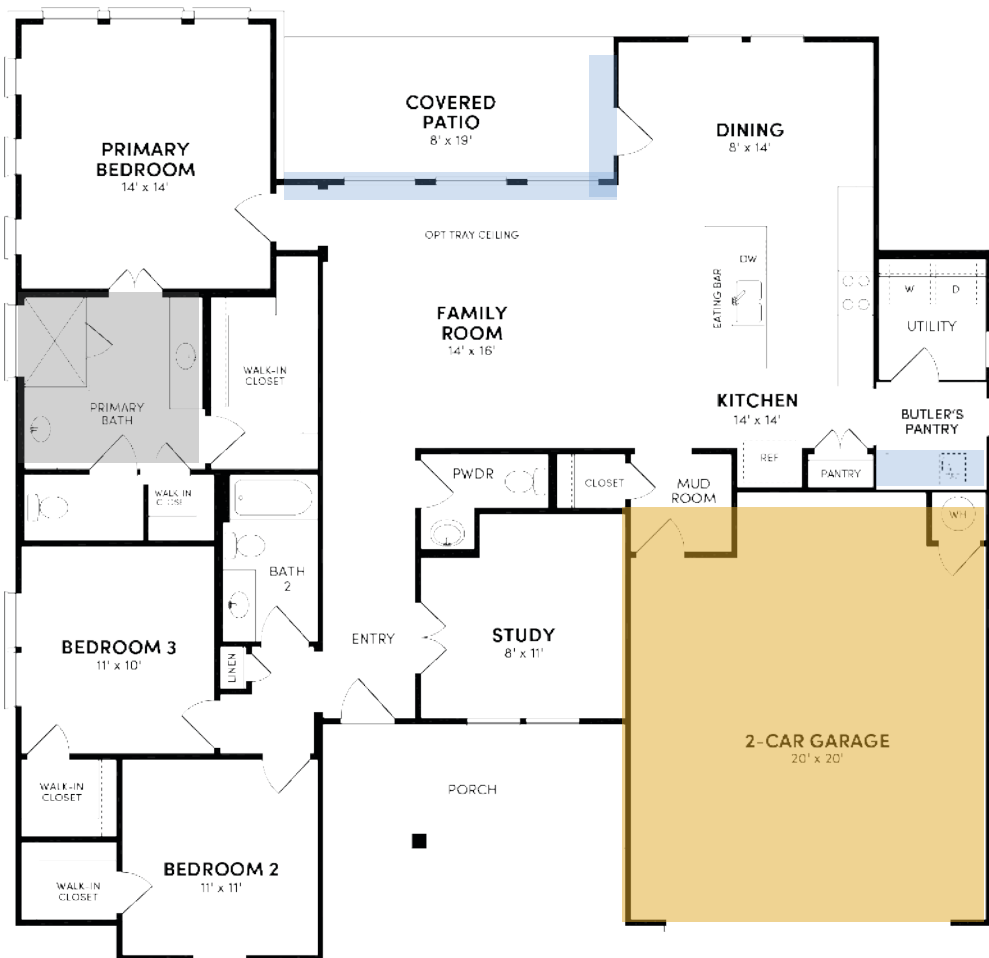

Brookfield Residential

Welcome to the Estes.

Floor Plan Details

1,891 sq. ft. | 3 bedrooms | 2.5 baths | Study | 2-car garage

Additional Options:

2-car Side-Entry Garage

Sliding Glass Door

Primary Shower Seat

Primary Bath w/ Tub

Opt. Fridge

Opt. Sink

Texas Hill Country

Modern Prairie

Modern Farmhouse

BrookfieldTX.com | 512-960-2047

The total number, layout, design and location of homes; unit mix; and the location, design and layout of recreational facilities may be changed due to a number of circumstances, including governmental requirements and market demand. Dimensions are approximate in nature and are not intended for final reference. Brookfield Residential and its affiliates reserve the right to change homesites, floor plans and home prices and make modifications in materials and specifications at any time without prior notice. © 2025 Brookfield Residential Properties Inc. All rights reserved. REV. MAY 2025