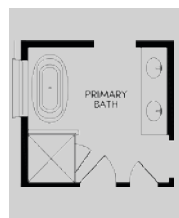

Brookfield Residential

Welcome to the Estes.

Floor Plan Details

1,891 sq. ft. | 3 bedrooms | 2.5 baths | Study | 2-car garage

Additional Options:

2-car Side-Entry Garage

Sliding Glass Door

Primary Shower Seat

Primary Bath w/ Tub

Opt. Fridge

Opt. Sink

Texas Hill Country

Modern Prairie

Modern Farmhouse

BrookfieldTX.com | 512-960-2047

The total number, layout, design and location of homes; unit mix; and the location, design and layout of recreational facilities may be changed due to a number of circumstances, including governmental requirements and market demand. Dimensions are approximate in nature and are not intended for final reference. Brookfield Residential and its affiliates reserve the right to change homesites, floor plans and home prices and make modifications in materials and specifications at any time without prior notice. © 2025 Brookfield Residential Properties Inc. All rights reserved. REV. MAY 2025