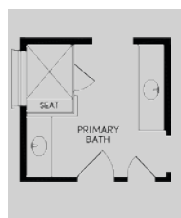

Brookfield Residential

Welcome to the Estes.

Floor Plan Details

1,891 sq. ft. | 3 bedrooms | 2.5 baths | Study | 2-car garage

Additional Options:

2-car Side-Entry Garage

Sliding Glass Door

Primary Shower Seat

Primary Bath w/ Tub

Opt. Fridge

Opt. Sink

Texas Hill Country

Modern Prairie

Modern Farmhouse

BrookfieldTX.com | 512-960-2047

The total number, layout, design and location of homes; unit mix; and the location, design and layout of recreational facilities may be changed due to a number of circumstances, including governmental requirements and market demand. Dimensions are approximate in nature and are not intended for final reference. Brookfield Residential and its affiliates reserve the right to change homesites, floor plans and home prices and make modifications in materials and specifications at any time without prior notice. © 2025 Brookfield Residential Properties Inc. All rights reserved. REV. MAY 2025