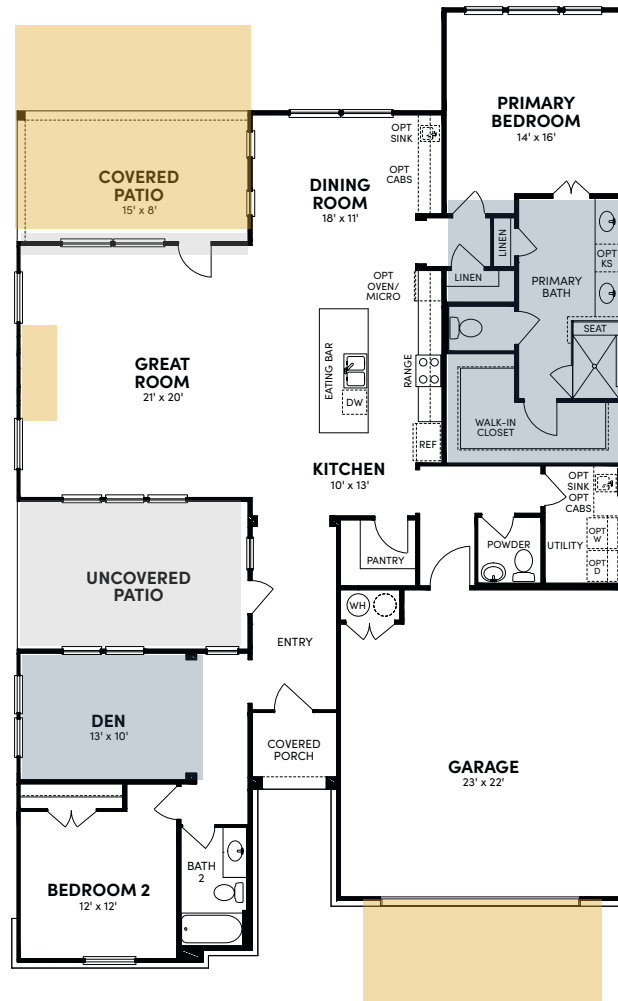

# Welcome to the Trinity.

## Floor Plan Details

2,243 sq. ft. | 2 bedrooms | 2.5 baths | 2 car garage | den | 60 ft. lot size | plan #6047

### Additional Options:

Ext. Covered Patio

Bedroom 3

Primary Bath w/ freestanding tub

Guest Suite

Study

Covered Patio

4' Extension

Fireplace

Sliding Door

**Texas Hill Country**

**Santa Barbara**

**Modern Farmhouse**

**Traditional**