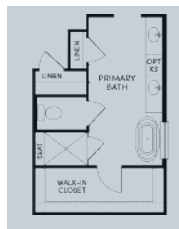

## Floor Plan Details

2,243 sq. ft. | 2 bedrooms | 2.5 baths | 2 car garage | den | 60 ft. lot size | plan #6047

### Additional Options:

Ext. Covered Patio

Bedroom 3

Primary Bath w/ freestanding tub

Guest Suite

Study

Covered Patio

4' Extension