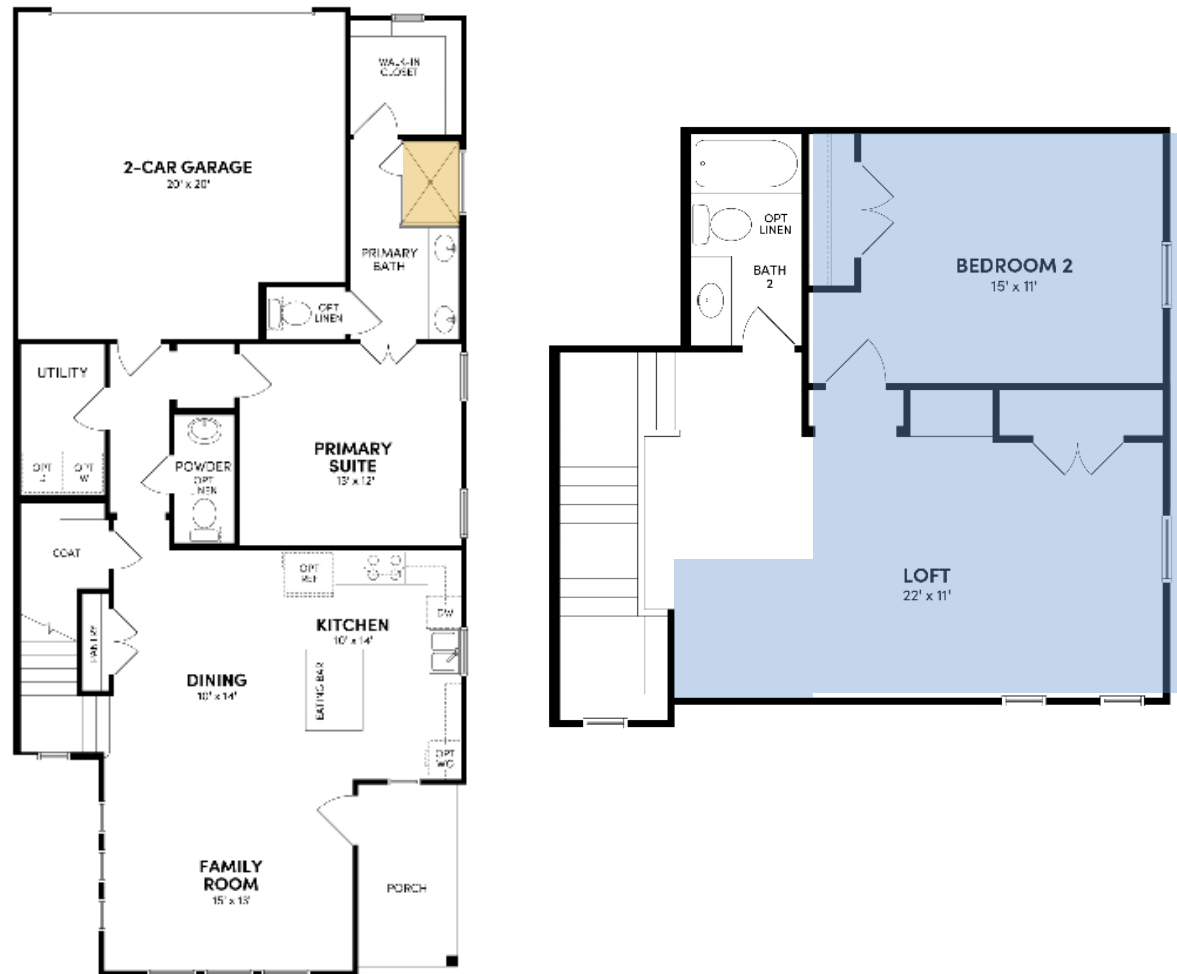

# Welcome to the Tremont.

## Floor Plan Details

1,698 sq. ft. | 2 bedrooms | 2 baths | 2-car garage

## Additional Options:

Mudset Shower Seat

Bedroom 3

**Modern Farmhouse**

**Texas Hill Country**

**BrookfieldTX.com | 512-928-4877**

The total number, layout, design and location of homes; unit mix; and the location, design and layout of recreational facilities may be changed due to a number of circumstances, including governmental requirements and market demand. Dimensions are approximate in nature and are not intended for final reference. Brookfield Residential and its affiliates reserve the right to change homesites, floor plans and home prices and make modifications in materials and specifications at any time without prior notice. © 2023 Brookfield Residential Properties ULC. All rights reserved. REV. JULY 2023