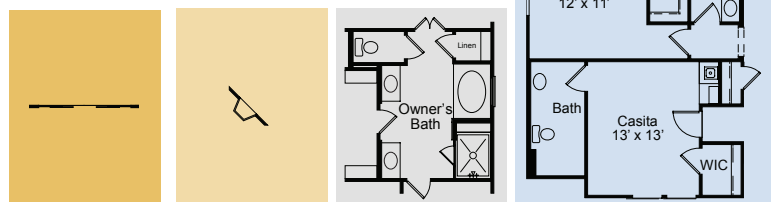

Brookfield Residential

Welcome to the Norwalk.

Floor Plan Details

2,217 sq. ft. | 2 bedrooms | 2.5 baths | Optional Study | 2.5 car garage | 70 ft. lot size

Flex Room Options:

Bedroom 3

Study

Additional Options: