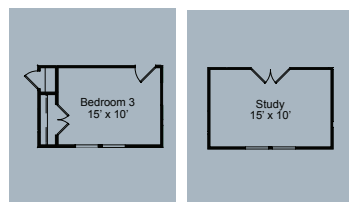

Brookfield Residential

Welcome to the Norwalk.

Floor Plan Details

2,217 sq. ft. | 2 bedrooms | 2.5 baths | Optional Study | 2.5 car garage | 70 ft. lot size

Flex Room Options:

Bedroom 3

Study

Additional Options: