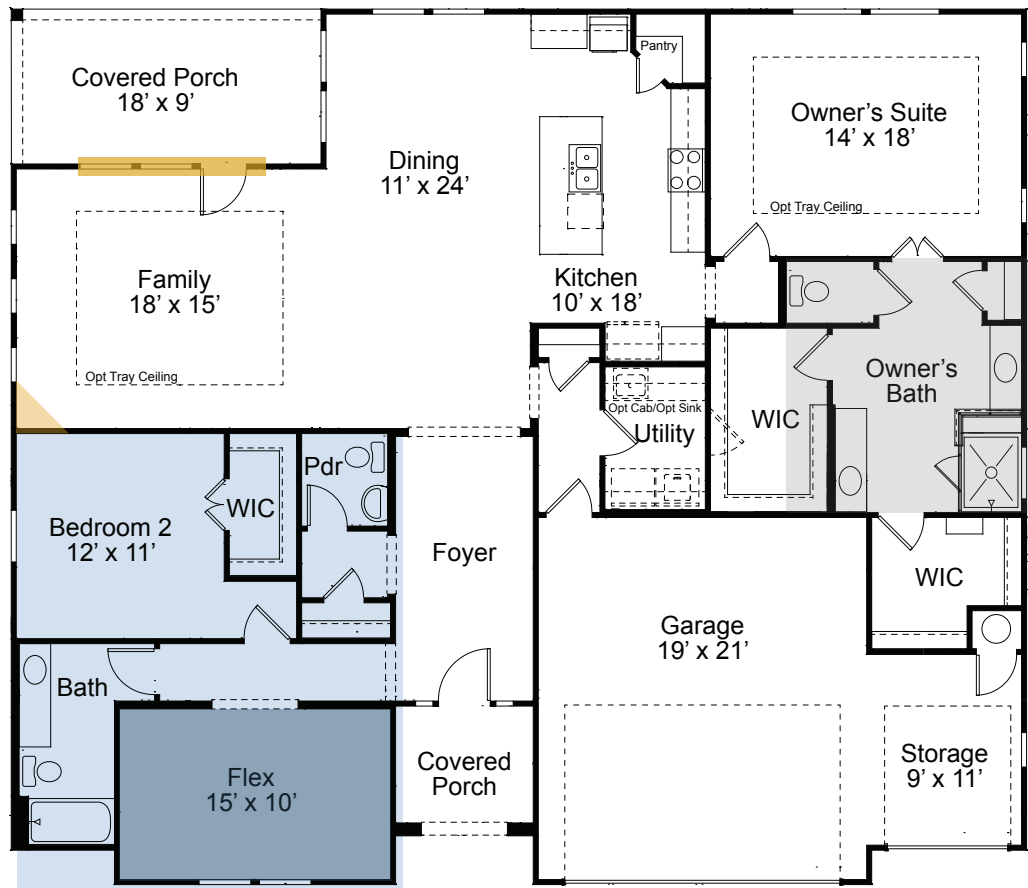

Brookfield Residential

Welcome to the Norwalk.

Floor Plan Details

2,217 sq. ft. | 2 bedrooms | 2.5 baths | Optional Study | 2.5 car garage | 70 ft. lot size

Flex Room Options:

Bedroom 3

Study

Additional Options:

Slider

Fireplace

Owner's Bath

Casita

Santa Barbara

Santa Clarita

Texas Hill Country

BrookfieldTX.com | 512-928-4877