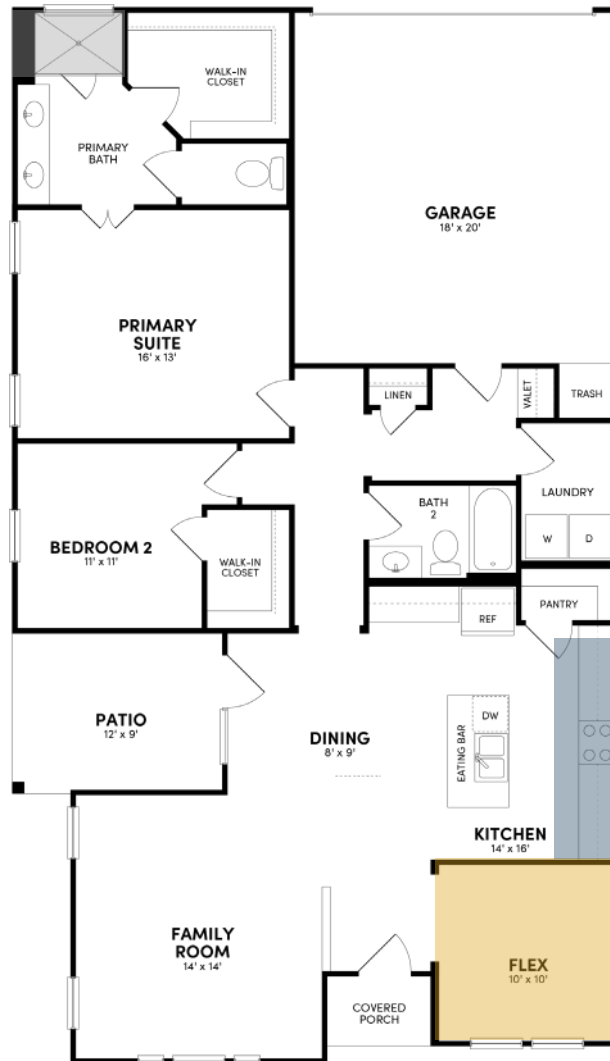

Brookfield Residential

Welcome to the Mitchell.

Floor Plan Details

1,521 sq. ft. | 2 bedrooms | 2 baths | 2-car garage

Additional Options:

Study

Kitchen

Shower Seat

Modern Farmhouse

Hill Country

Traditional

BrookfieldTX.com | 512-928-4877

The total number, layout, design and location of homes; unit mix; and the location, design and layout of recreational facilities may be changed due to a number of circumstances, including governmental requirements and market demand. Dimensions are approximate in nature and are not intended for final reference. Brookfield Residential and its affiliates reserve the right to change homesites, floor plans and home prices and make modifications in materials and specifications at any time without prior notice. © 2023 Brookfield Residential Properties ULC. All rights reserved. REV. MARCH 2023