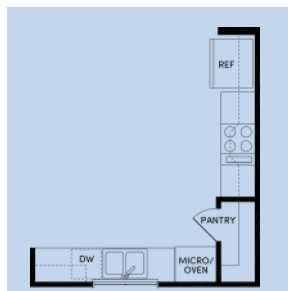

Brookfield Residential

Welcome to the Lindale.

Floor Plan Details

1,430 sq. ft. | 2 bedrooms | 2 baths | 2-car garage

Additional Options:

Mudset Shower Seat

Kitchen

Modern Farmhouse