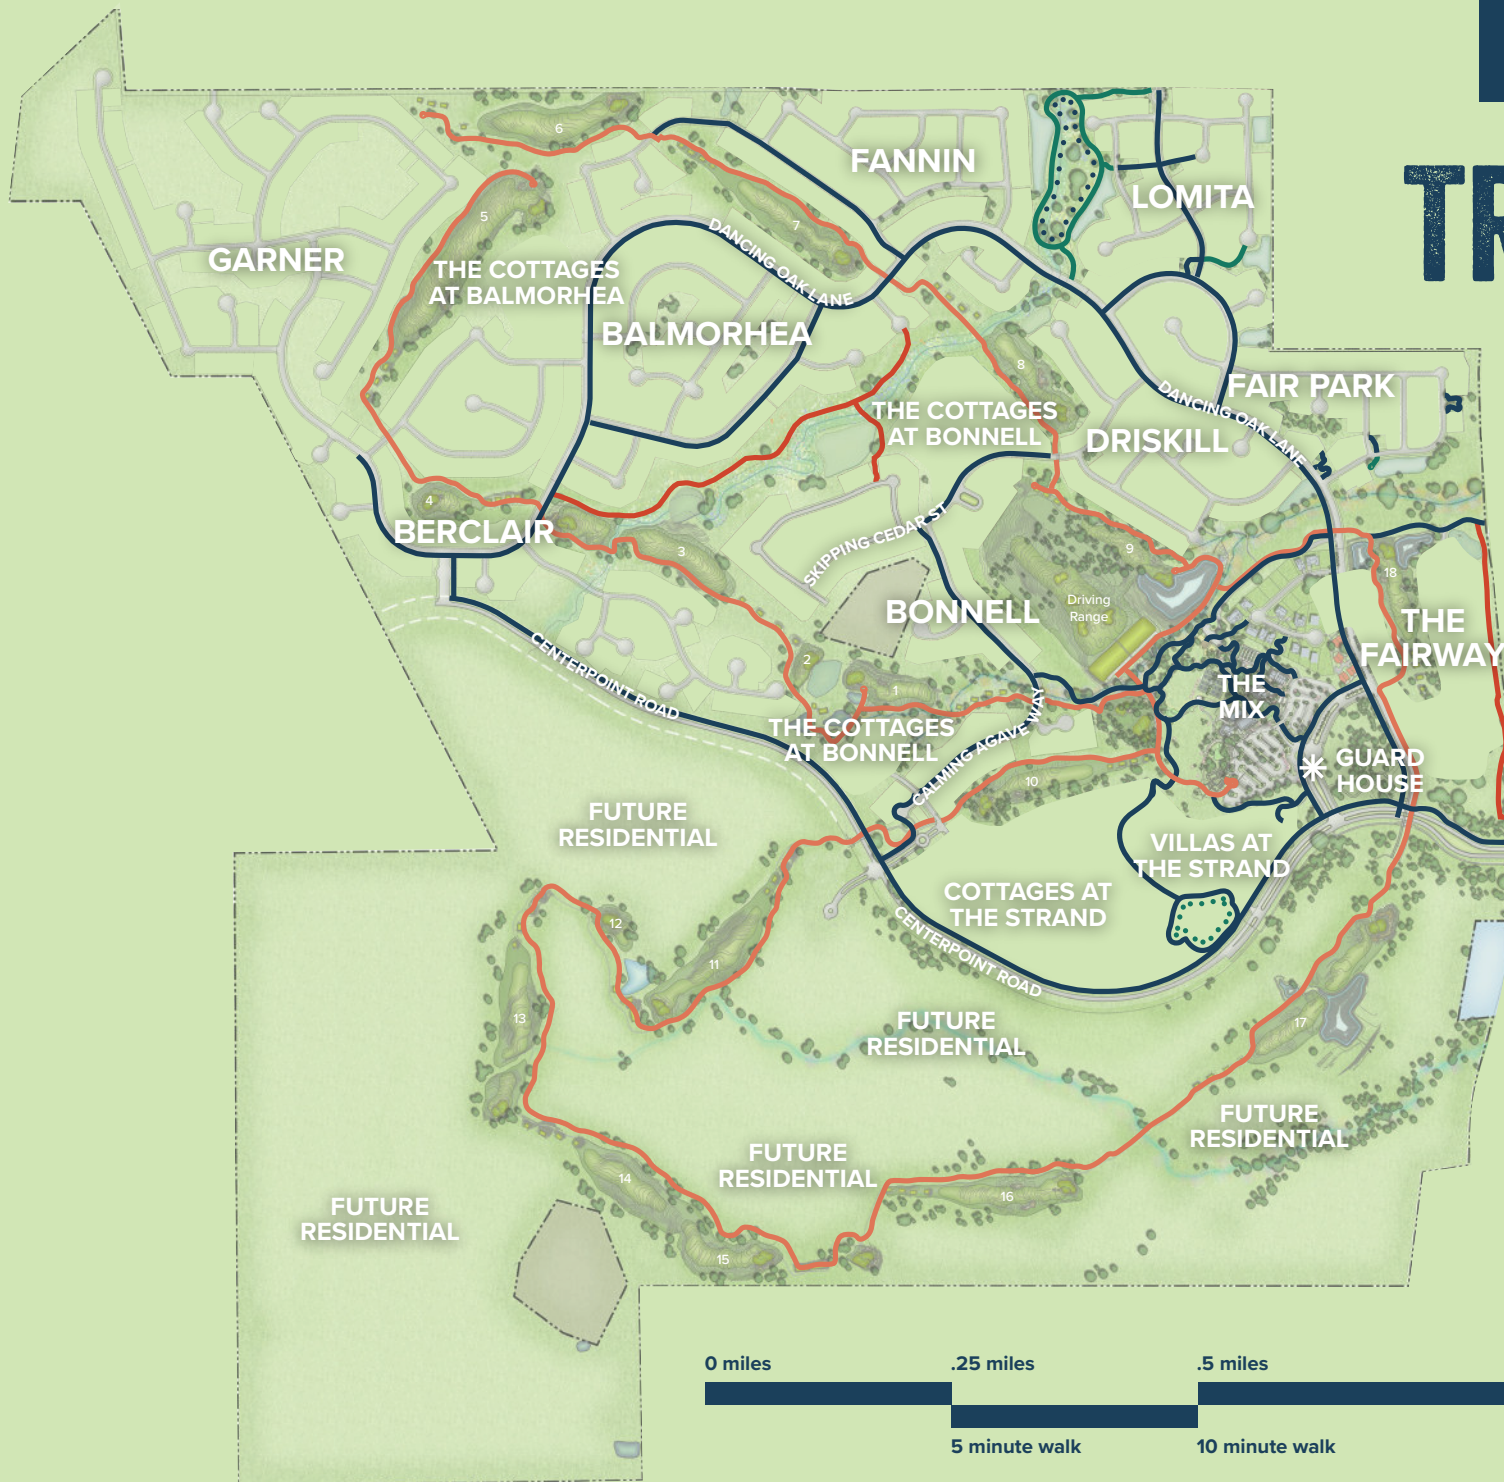

TRAIL MAP

Trail Types	
	Concrete Trail
	Gravel Trail
	Natural Surface Trail
	Golf Cart Path - <i>Authorized Golfers Only</i>

Routes		Loop Length
	The Strand Loop	.24 miles
	Willow Creek North	.43 miles