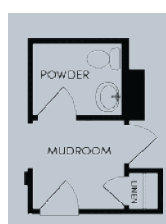

## Floor Plan Details

2,109 sq. ft. | 2 bedrooms | 2 baths | Den | 2-car garage | 60 ft. lot size | Plan #6040

Extended Garage

Sliding Glass Door

## Additional Options:

Extended Covered Patio

Powder Room

Fireplace

Bedroom 3

Study

Primary Bath w/ freestanding tub

**Texas Hill Country**