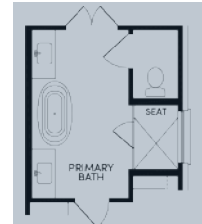

## Floor Plan Details

2,109 sq. ft. | 2 bedrooms | 2 baths | Den | 2-car garage | 60 ft. lot size | Plan #6040

Extended Garage

Sliding Glass Door

## Additional Options:

Extended Covered Patio

Powder Room

Fireplace

Bedroom 3

Study

Primary Bath w/ freestanding tub

**Texas Hill Country**