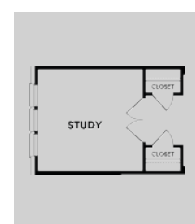

## Floor Plan Details

2,109 sq. ft. | 2 bedrooms | 2 baths | Den | 2-car garage | 60 ft. lot size | Plan #6040

Extended Garage

Sliding Glass Door

## Additional Options:

Extended Covered Patio

Powder Room

Fireplace

Bedroom 3

Study

Primary Bath w/ freestanding tub

**Texas Hill Country**