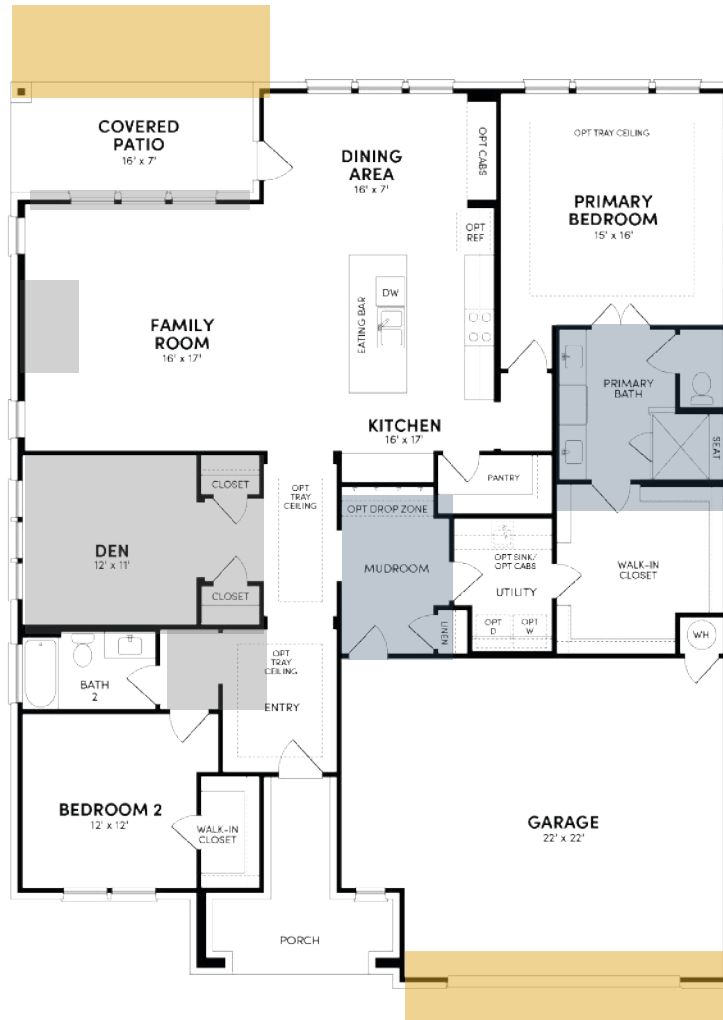

# Welcome to the Auburn.

## Floor Plan Details

2,109 sq. ft. | 2 bedrooms | 2 baths | Den | 2-car garage | 60 ft. lot size | Plan #6040

Extended Garage

Sliding Glass Door

## Additional Options:

Extended Covered Patio

Powder Room

Fireplace

Bedroom 3

Study

Primary Bath w/ freestanding tub

**Texas Hill Country**